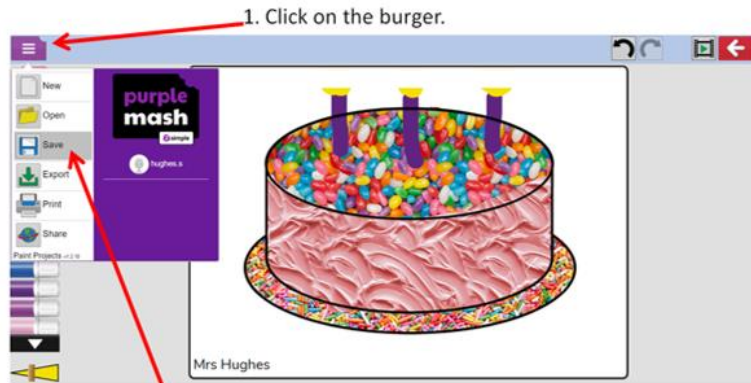

Saving in your **own** folder

2. Click on save.