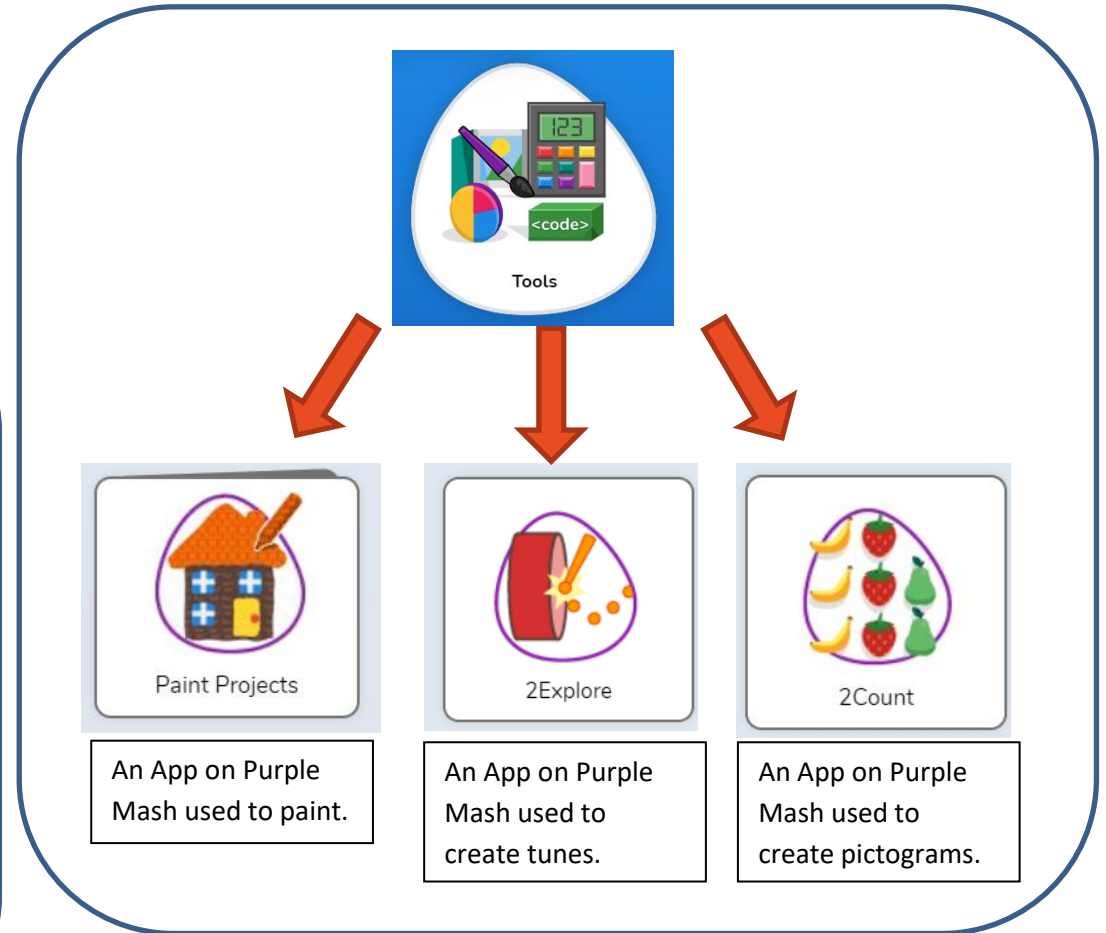

Unit 1:1 Online Safety and Exploring Purple Mash Knowledge Organiser

Online

When you work online, you are using the Internet.

The logo for Purple Mash, featuring the word "purple" in a purple font and "mash" in a white font on a black background.

Purple Mash is an **online** platform with many apps. You log into your own account with your **username** and **password**. You can use an **avatar** to represent you instead of a photo so your personal information (your true identify) is kept safe.

Avatar – an image used to represent someone.

You can change your Avatar to look more like you.

An App on Purple Mash used to paint.

An App on Purple Mash used to create tunes.

An App on Purple Mash used to create pictograms.

Click the Purple Mash icon to go to the Purple Mash Homepage.

The place on Purple Mash where your work is stored. Only you and your teacher

The **alert bell**. It shows you if you have any notifications. A notification means you have something to look at.