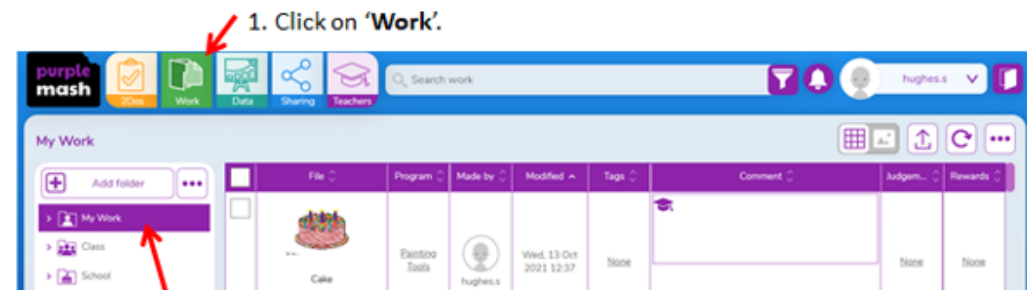

Click the Purple Mash icon to go to the Purple Mash Homepage.

The place on Purple Mash where your work is stored. Only you and your teacher

The **alert bell**. It shows you if you have any notifications. A notification means you have something to look at.

Saving in your **own** folder

2. Click on save.

4. Give your work a name.

5. Click save.

Finding the work you saved in your **own** folder

2. Click on the 'My Work' folder.